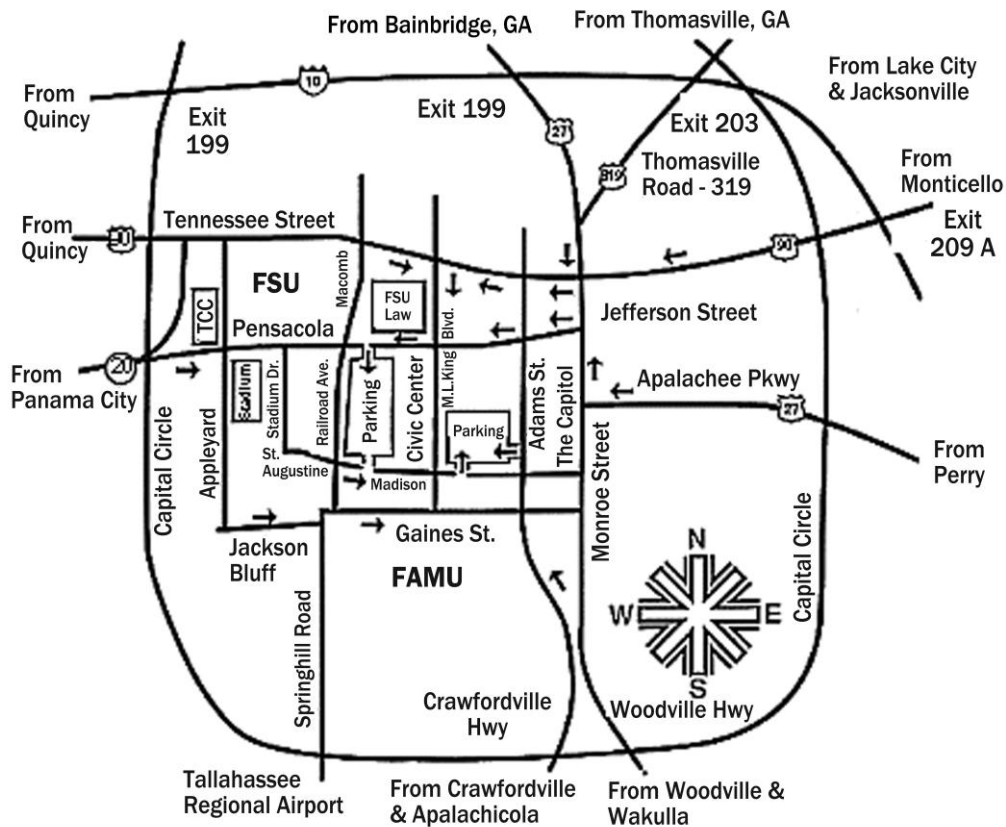

Directions to Tallahassee downtown

From I-10: take Exit 203 and proceed SW on Thomasville Road (319) to South on Monroe Street (US 27). Proceed south to Tennessee Street (US 90). Turn right (west) on Tennessee Street. Left on Bronough. Right on Pensacola Street. Civic Center will be on your left.

From Exit 196 on I-10: proceed south (263 South) on Capital Circle. Turn left on Blountstown Hwy which turns into Pensacola Street. As you near the FSU football stadium, you will turn right on Stadium Drive. Follow Stadium Drive around to your left and then turn right on St. Augustine which turns into Madison. Civic Center will be on your left.

From the South: proceed north on Crawfordville Highway and veer left to Duval; turn left on Pensacola St. Civic Center will be on your left.

From Perry: proceed north on US 27 (Appalachee Parkway) until it ends at the Capitol Building. Turn right on Monroe and take first left on Jefferson. Jefferson turns into Pensacola. Civic Center will be on your left.